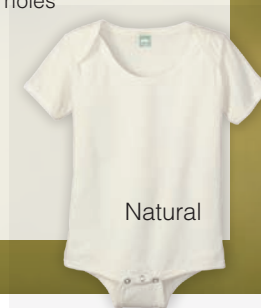

CAR04ORG

Infant Sizes: 6M, 12M, 18M, 24M

Call for Pricing

Natural

PRECIOUS
CARGO™

People Plus, Inc
830 N. Kent St. Suite 5
Winchester, VA 22601

www.epeopleplus.com
Phone: [304] 839 7150
Fax: [540] 662 8062
E-Mail: info@epeopleplus.com

P+
People Plus, Inc.
Get Your Name On!